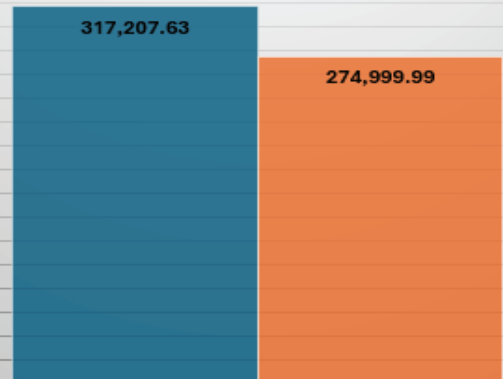

January 2025 YTD Revenue Reporting